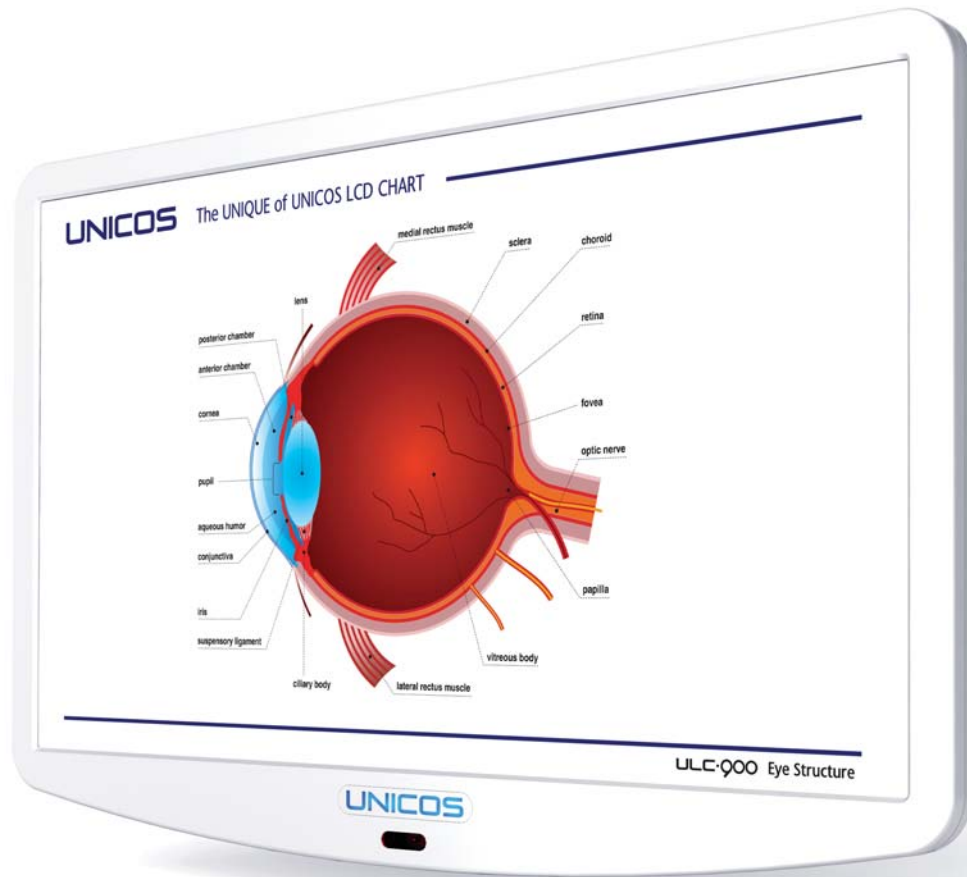

The UNIQUE of UNICOS LCD CHART
ULC·900

CE

Brilliantly Conceived & Beautifully Crafted

ULC-900 FEATURES

ULC-900 offers all types of patients the most reliable test result with State-of-Art Technology specially developed by UNICOS All customers will have the best experience with ULC-900 by easy and convenient operation and program.

Product Information

24 Inch TFT monitor with high-resolution display for wider and clearer view.
Various installation methods for securing enough space even in limited area.

High performance polar filters

Keep charts clear between the range of 1.5M ~ 7.5M test distance by high performance polar filters.
Heterophoria / Heterotropia / Stereopsis tests with polar seperation charts.

Installation distance

May control installation space from 1.5M up to 7.5M by 0.25m.
May use of Mirror functions at the small place.

SPECIFICATIONS

LCD Type	24" TFT, LED backlight
Resolution	1920 (H) X 1080 (V) pixels
Display Area	531.36 (H) X 298.89 (V) mm
Dimension / Weight	575(W) X 370(H) X 43(D) mm, 4Kg
RC size / Weight	64(W) X 195(H) X 20(D) mm, 160g
Power Supply	DC 5V / 5A Adapter
Power Consumption	Max. 13W
Chart	Landolt Ring / Snellen / Numbers / Letters / Korean / Children
Masking	Single Character, Horizontal Line, Vertical Line, Normal, Center
Filter	Red / Green Filter
Visual Functions	Red / Green, Polar seperation, 3D polar, Strabismus 3D red/green, Color blindness
Special Functions	Mirror mode / Contrast adjustment / Inversion
Distance	1.5M ~ 7.5M (Changes into 0.25 meter unit)
Control device	IR remote control (wireless) / Digital refractor (wired)
Screen saver	Power save / Chart show (5secs, 10secs, 30secs)
Screen saver timeout	3mins / 5mins / 10mins / 20mins